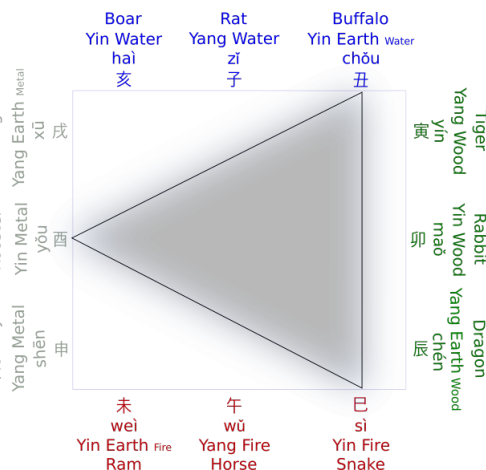

Earthy Branches Trinity Combinations 地支三合 san he

Water Trinity Combination Creativity

Fire Trinity Combination Ambitions

Wood Trinity Combination Family

Metal Trinity Combination Commerce

先天八卦 Early Heaven Ba Gua

辛 4 金 兌 三 Yin Metal	庚 9 金 乾 三 Yang Metal	丁 2 火 巽 三 Yin Fire
甲 3 木 離 三 Yang Wood	5	丙 7 火 坎 三 Yang Fire
乙 8 木 震 三 Yin Wood	壬 1 水 坤 三 Yang Water	癸 6 水 艮 三 Yin Water

神 煞 **Symbolic Stars**

These exceptional stars are named hereafter their particular character trait potential, which can be potentially positive or negative for the bearer or others who come into contact with them. The effects will always depend on the many variables of astrology e.g. quality and quantity of day master and other elements and the time and place in the chart that the star occurs.

When they come into the chart as annual year luck (or even monthly or daily) they interact with the natal chart energies during that period. Their position in the natal chart generally shows the area of interaction :