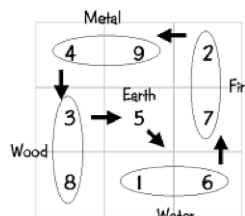

Earthy Branches Trinity Combinations 地支三合 san he

Water Trinity Combination Creativity

Fire Trinity Combination Ambitions

Wood Trinity Combination Family

Metal Trinity Combination Commerce

先天八卦 Early Heaven Ba Gua

辛 4 金 兌 三 Yin Metal	庚 9 金 乾 三 Yang Metal	丁 2 火 巽 三 Yin Fire
甲 3 木 離 三 Yang Wood	5	丙 7 火 坎 三 Yang Fire
乙 8 木 震 三 Yin Wood	壬 1 水 坤 三 Yang Water	癸 6 水 艮 三 Yin Water

神 煞 **Symbolic Stars**

These exceptional stars are named hereafter their particular character trait potential, which can be potentially positive or negative for the bearer or others who come into contact with them. The effects will always depend on the many variables of astrology e.g. quality and quantity of day master and other elements and the time and place in the chart that the star occurs.

When they come into the chart as annual year luck (or even monthly or daily) they interact with the natal chart energies during that period. Their position in the natal chart generally shows the area of interaction :