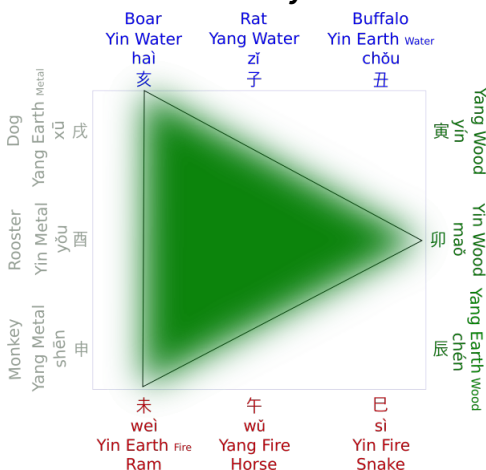

Earthy Branches Trinity Combinations 地支三合 san he

Water Trinity Combination Creativity

Fire Trinity Combination Ambitions

Wood Trinity Combination Family

Metal Trinity Combination Commerce

先天八卦 Early Heaven Ba Gua

辛 4 金 兌 三 Yin Metal	庚 9 金 乾 三 Yang Metal	丁 2 火 巽 三 Yin Fire
甲 3 木 離 三 Yang Wood	5	丙 7 火 坎 三 Yang Fire
乙 8 木 震 三 Yin Wood	壬 1 水 坤 三 Yang Water	癸 6 水 艮 三 Yin Water

神 煞 **Symbolic Stars**

These exceptional stars are named hereafter their particular character trait potential, which can be potentially positive or negative for the bearer or others who come into contact with them. The effects will always depend on the many variables of astrology e.g. quality and quantity of day master and other elements and the time and place in the chart that the star occurs.

When they come into the chart as annual year luck (or even monthly or daily) they interact with the natal chart energies during that period. Their position in the natal chart generally shows the area of interaction :