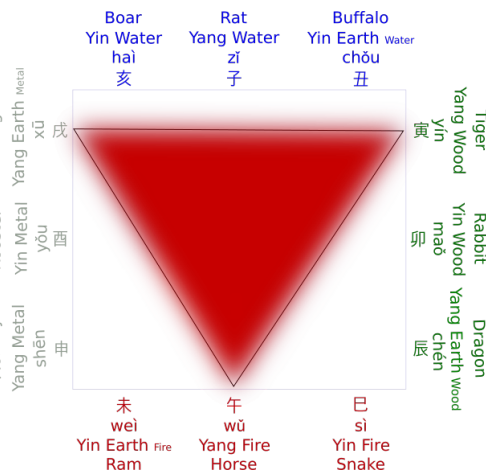

Fire Trinity Combination Ambitions