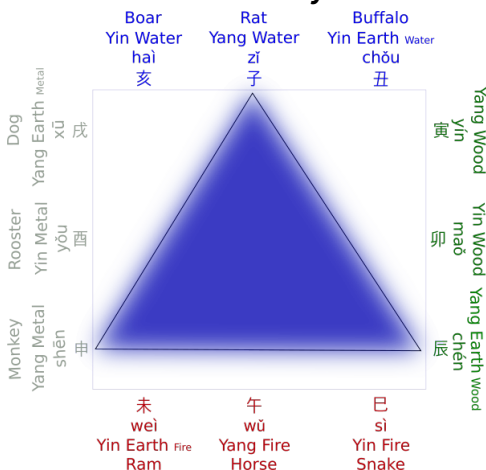

Earthy Branches Trinity Combinations 地支三合 san he

Water Trinity Combination Creativity